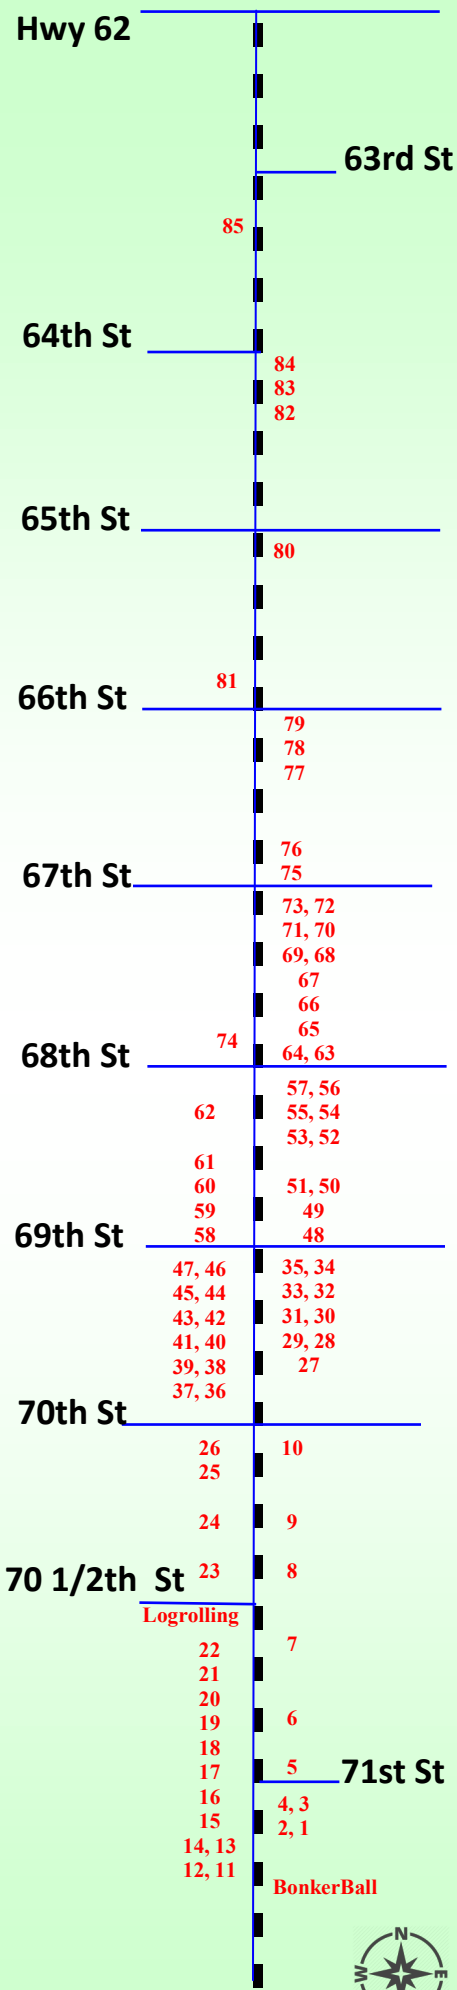

Open Streets at Penn Fest 2019

Participant Site Map

- BonkerBall**
1. Orangetheory Fitness Richfield
 2. Friends of the Richfield Bandshell
 3. Planned Parenthood
 4. MN for Warren
 5. Windows Concepts
 6. T-Mobile
 7. Fine Line Furniture
 8. Universal Windows
 9. Beyond Family Chiropractic
 10. Jonathan Sells Real Estate
 11. The Honoring All Veterans Memorial
 12. Moore Chiropractic
 13. Richfield Social Justice Community
 14. Mt. Calvery Lutheran Church
 15. Golden Sun Chiropractic
 16. Partnership Academy
 17. La Red Latina de Educacion Temprana
 18. Clear Health Chiropractic
 19. Richfield Girl Scouts
 20. SD50 DFL
 21. City Bella on Lyndale
 22. Kennedy Richfield Hockey Association
 - Blue Ox Logrolling
 23. Hennepin County Library - Southdale
 24. Blessed Trinity Catholic School
 25. Becky's Bakery
 26. Ms. Marty's Sweet Shop
 27. Human Rights Commission
 28. Friendship City Commission
 29. Neighborworks Home Partners
 30. Minnesota Housing
 31. Family Housing Fund
 32. Richfield Housing Division
 33. Sweet Streets
 34. Richfield Recreation
 35. MICC
 36. Allegra Smisek for School Board
 37. Commuter Services
 38. Richfield Foundation
 39. Dallum for Richfield School Board
 40. Richfield Senior High Global Languages
 41. RHS Softball
 42. RHS Tapaires
 43. Richfield Public Schools